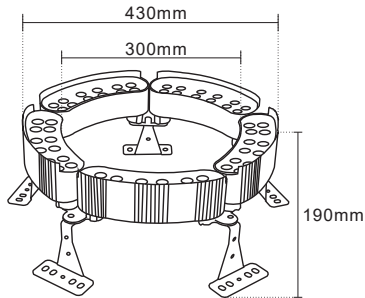

619-15

Model: 619-15

Power: Single head 12W, infinite splicing

Input Volt : DC24V / AC85~265V

IP Rating: IP65

Control Way : On-off / DMX512

Model: 619-16

Power: Single head 18W, infinite splicing

Input Volt : DC24V / AC85~265V

IP Rating: IP65

Control Way : On-off / DMX512