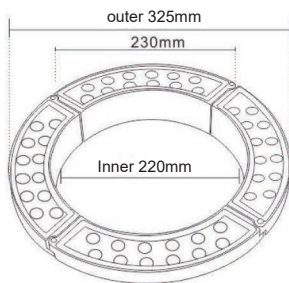

2025 LED TREE LIGHT

619-4

Model: 619-4

Power: 48W (single head 12W)

Input Volt : DC24V

IP Rating: IP65

Control Way : On-off / DMX512

619-5

Model: 619-5

Power: 48W (single head 12W)

Input Volt : DC24V

IP Rating: IP65

Control Way : On-off / DMX512

619-6

Model: 619-6

Power: 48W (single head 12W)
Input Volt : DC24V
IP Rating: IP65
Control Way : On-off / DMX512

619-8

Model: 619-8

Power: Single head 12W, infinite splicing
Input Volt : DC24V
IP Rating: IP65
Control Way : On-off / DMX512

Model: 619-9

Power: 48W (single head 12W)

Input Volt : DC24V

IP Rating : IP65

Control Way : On-off / DMX512

Model: 619-10

Power: Single head 18W, infinite splicing

Input Volt : DC24V / AC85~265V

IP Rating : IP65

Control Way : On-off / DMX512

619-11

Model: 619-11

Power: Single head 24W, infinite splicing