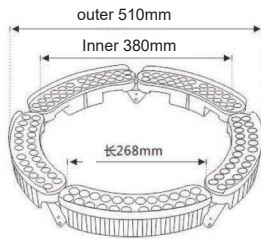

Model: 619-10

Power: Single head 18W, infinite splicing

Input Volt : DC24V / AC85~265V

IP Rating : IP65

Control Way : On-off / DMX512

619-11

Model: 619-11

Power: Single head 24W, infinite splicing