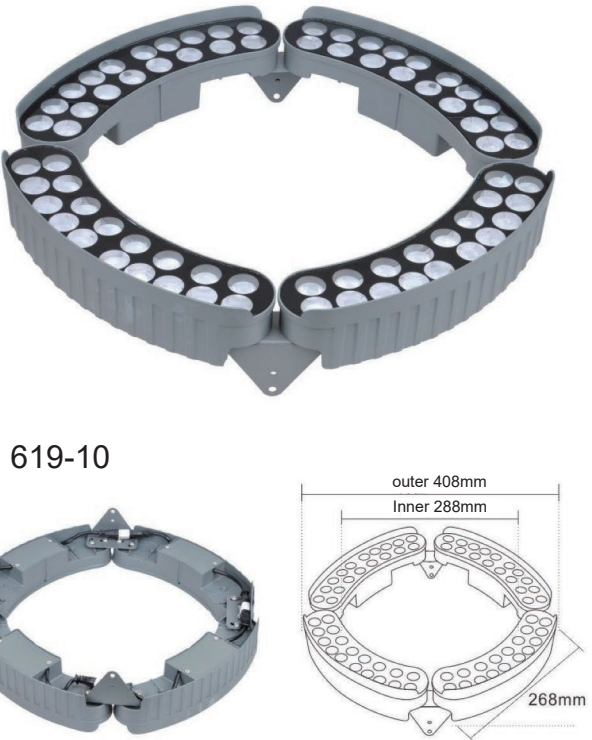

2025 LED TREE LIGHT

619-4

Model: 619-4

Power: 48W (single head 12W)

Input Volt : DC24V

IP Rating: IP65

Control Way : On-off / DMX512

619-5

Model: 619-5

Power: 48W (single head 12W)

Input Volt : DC24V

IP Rating: IP65

Control Way : On-off / DMX512

619-6

Model: 619-6

Power: 48W (single head 12W)
Input Volt : DC24V
IP Rating: IP65
Control Way : On-off / DMX512

619-8

Model: 619-8

Power: Single head 12W, infinite splicing
Input Volt : DC24V
IP Rating: IP65
Control Way : On-off / DMX512

Model: 619-9

Power: 48W (single head 12W)

Input Volt : DC24V

IP Rating : IP65

Control Way : On-off / DMX512

Model: 619-10

Power: Single head 18W, infinite splicing

Input Volt : DC24V / AC85~265V

IP Rating : IP65

Control Way : On-off / DMX512

619-11

Model: 619-11

Power: Single head 24W, infinite splicing