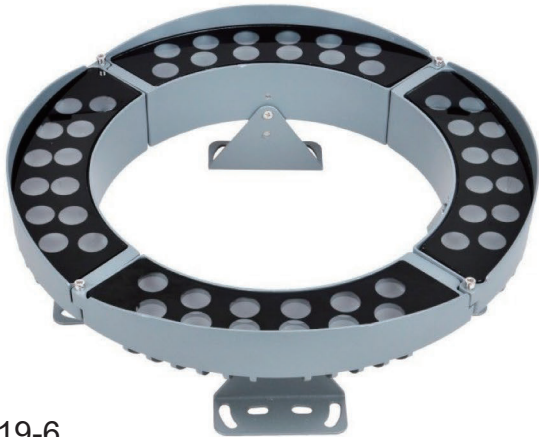

2025 LED TREE LIGHT

619-4

Model: 619-4

Power: 48W (single head 12W)

Input Volt : DC24V

IP Rating: IP65

Control Way : On-off / DMX512

619-5

Model: 619-5

Power: 48W (single head 12W)

Input Volt : DC24V

IP Rating: IP65

Control Way : On-off / DMX512

619-6

Model: 619-6

Power: 48W (single head 12W)
Input Volt : DC24V
IP Rating: IP65
Control Way : On-off / DMX512

619-8

Model: 619-8

Power: Single head 12W, infinite splicing
Input Volt : DC24V
IP Rating: IP65
Control Way : On-off / DMX512

Model: 619-9

Power: 48W (single head 12W)

Input Volt : DC24V

IP Rating : IP65

Control Way : On-off / DMX512

Model: 619-10

Power: Single head 18W, infinite splicing

Input Volt : DC24V / AC85~265V

IP Rating : IP65

Control Way : On-off / DMX512

619-11

Model: 619-11

Power: Single head 24W, infinite splicing