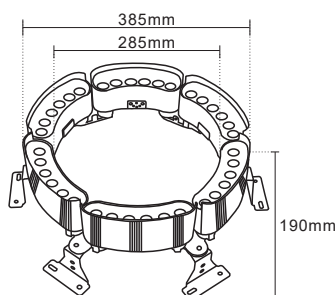

Model: 619-10

Power: Single head 18W, infinite splicing

Input Volt : DC24V / AC85~265V

IP Rating : IP65

Control Way : On-off / DMX512

619-11

Model: 619-11

Power: Single head 24W, infinite splicing

Input Volt : DC24V / AC85~265V

IP Rating: IP65

Control Way : On-off / DMX512

619-14

Model: 619-14

Power: Single head 6W, infinite splicing

Input Volt : DC24V / AC85~265V

IP Rating: IP65