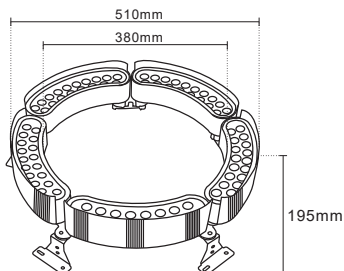

Control Way : On-off / DMX512

619-15

Model: 619-15

Power: Single head 12W, infinite splicing

Input Volt : DC24V / AC85~265V

IP Rating: IP65

Control Way : On-off / DMX512

619-16