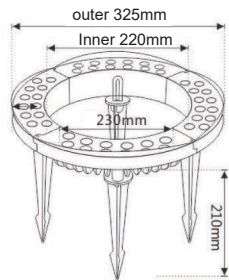

2025 LED TREE LIGHT

619-4

Model: 619-4

Power: 48W (single head 12W)

Input Volt : DC24V

IP Rating: IP65

Control Way : On-off / DMX512

619-5

Model: 619-5

Power: 48W (single head 12W)

Input Volt : DC24V

IP Rating: IP65

Control Way : On-off / DMX512

619-6

Model: 619-6

Power: 48W (single head 12W)
Input Volt : DC24V
IP Rating: IP65
Control Way : On-off / DMX512

619-8

Model: 619-8

Power: Single head 12W, infinite splicing
Input Volt : DC24V
IP Rating: IP65
Control Way : On-off / DMX512

Model: 619-9

Power: 48W (single head 12W)

Input Volt : DC24V

IP Rating : IP65

Control Way : On-off / DMX512

Model: 619-10

Power: Single head 18W, infinite splicing

Input Volt : DC24V / AC85~265V

IP Rating : IP65

Control Way : On-off / DMX512

619-11

Model: 619-11

Power: Single head 24W, infinite splicing