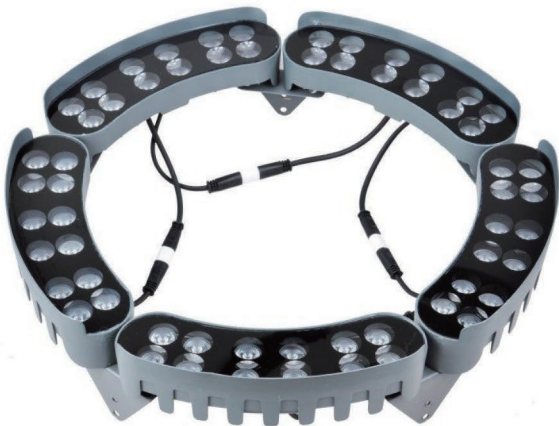

2025 LED TREE LIGHT

619-4

Model: 619-4

Power: 48W (single head 12W)

Input Volt : DC24V

IP Rating: IP65

Control Way : On-off / DMX512

619-5

Model: 619-5

Power: 48W (single head 12W)

Input Volt : DC24V

IP Rating: IP65

Control Way : On-off / DMX512

619-6

Model: 619-6

Power: 48W (single head 12W)
Input Volt : DC24V
IP Rating: IP65
Control Way : On-off / DMX512

619-8

Model: 619-8

Power: Single head 12W, infinite splicing
Input Volt : DC24V
IP Rating: IP65
Control Way : On-off / DMX512

Model: 619-9

Power: 48W (single head 12W)

Input Volt : DC24V

IP Rating : IP65

Control Way : On-off / DMX512

Model: 619-10

Power: Single head 18W, infinite splicing

Input Volt : DC24V / AC85~265V

IP Rating : IP65

Control Way : On-off / DMX512

619-11

Model: 619-11

Power: Single head 24W, infinite splicing