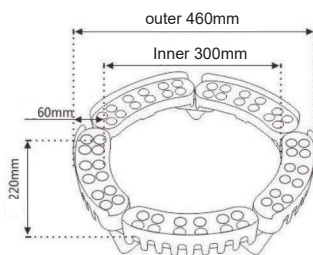

2025 LED TREE LIGHT

619-4

Model: 619-4

Power: 48W (single head 12W)

Input Volt : DC24V

IP Rating: IP65

Control Way : On-off / DMX512

619-5

Model: 619-5

Power: 48W (single head 12W)

Input Volt : DC24V

IP Rating: IP65

Control Way : On-off / DMX512

619-6

Model: 619-6

Power: 48W (single head 12W)
Input Volt : DC24V
IP Rating: IP65
Control Way : On-off / DMX512

619-8

Model: 619-8

Power: Single head 12W, infinite splicing
Input Volt : DC24V
IP Rating: IP65
Control Way : On-off / DMX512

Model: 619-9

Power: 48W (single head 12W)

Input Volt : DC24V

IP Rating : IP65

Control Way : On-off / DMX512