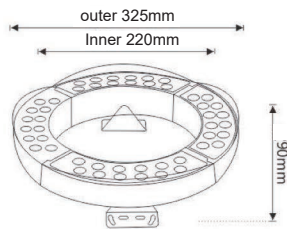

2025 LED TREE LIGHT

619-4

Model: 619-4

Power: 48W (single head 12W)

Input Volt : DC24V

IP Rating: IP65

Control Way : On-off / DMX512

619-5

Model: 619-5

Power: 48W (single head 12W)

Input Volt : DC24V

IP Rating: IP65

Control Way : On-off / DMX512

619-6

Model: 619-6

Power: 48W (single head 12W)
Input Volt : DC24V
IP Rating: IP65
Control Way : On-off / DMX512

619-8

Model: 619-8

Power: Single head 12W, infinite splicing
Input Volt : DC24V
IP Rating: IP65
Control Way : On-off / DMX512

Model: 619-9

Power: 48W (single head 12W)

Input Volt : DC24V

IP Rating : IP65

Control Way : On-off / DMX512

Model: 619-10

Power: Single head 18W, infinite splicing

Input Volt : DC24V / AC85~265V

IP Rating : IP65

Control Way : On-off / DMX512

619-11

Model: 619-11

Power: Single head 24W, infinite splicing