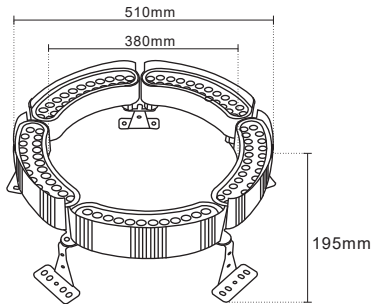

Model: 619-17

Power: Single head 24W, infinite splicing

Input Volt : DC24V / AC85~265V

IP Rating: IP65

Control Way : On-off / DMX512

619-17