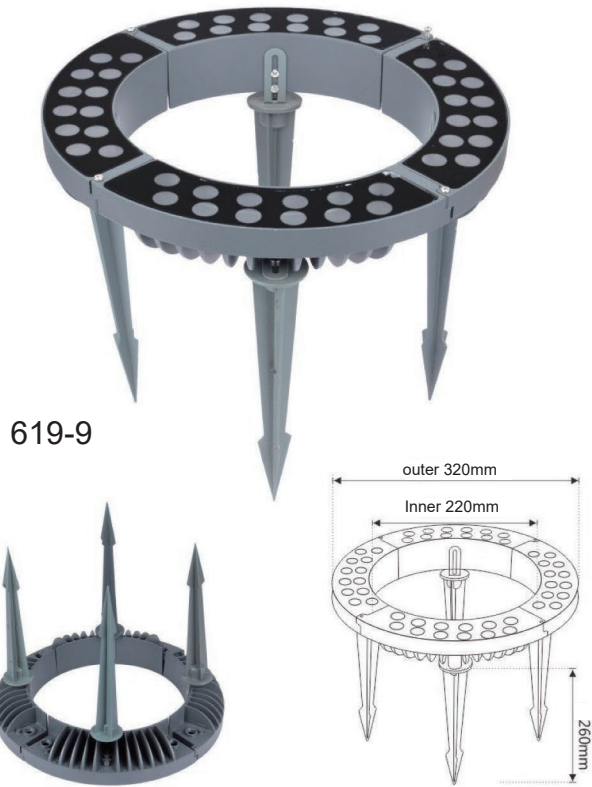

2025 LED TREE LIGHT

619-4

Model: 619-4

Power: 48W (single head 12W)

Input Volt : DC24V

IP Rating: IP65

Control Way : On-off / DMX512

619-5

Model: 619-5

Power: 48W (single head 12W)

Input Volt : DC24V

IP Rating: IP65

Control Way : On-off / DMX512

619-6

Model: 619-6

Power: 48W (single head 12W)
Input Volt : DC24V
IP Rating: IP65
Control Way : On-off / DMX512

619-8

Model: 619-8

Power: Single head 12W, infinite splicing
Input Volt : DC24V
IP Rating: IP65
Control Way : On-off / DMX512

Model: 619-9

Power: 48W (single head 12W)

Input Volt : DC24V

IP Rating : IP65

Control Way : On-off / DMX512

Model: 619-10

Power: Single head 18W, infinite splicing

Input Volt : DC24V / AC85~265V

IP Rating : IP65

Control Way : On-off / DMX512

619-11

Model: 619-11

Power: Single head 24W, infinite splicing